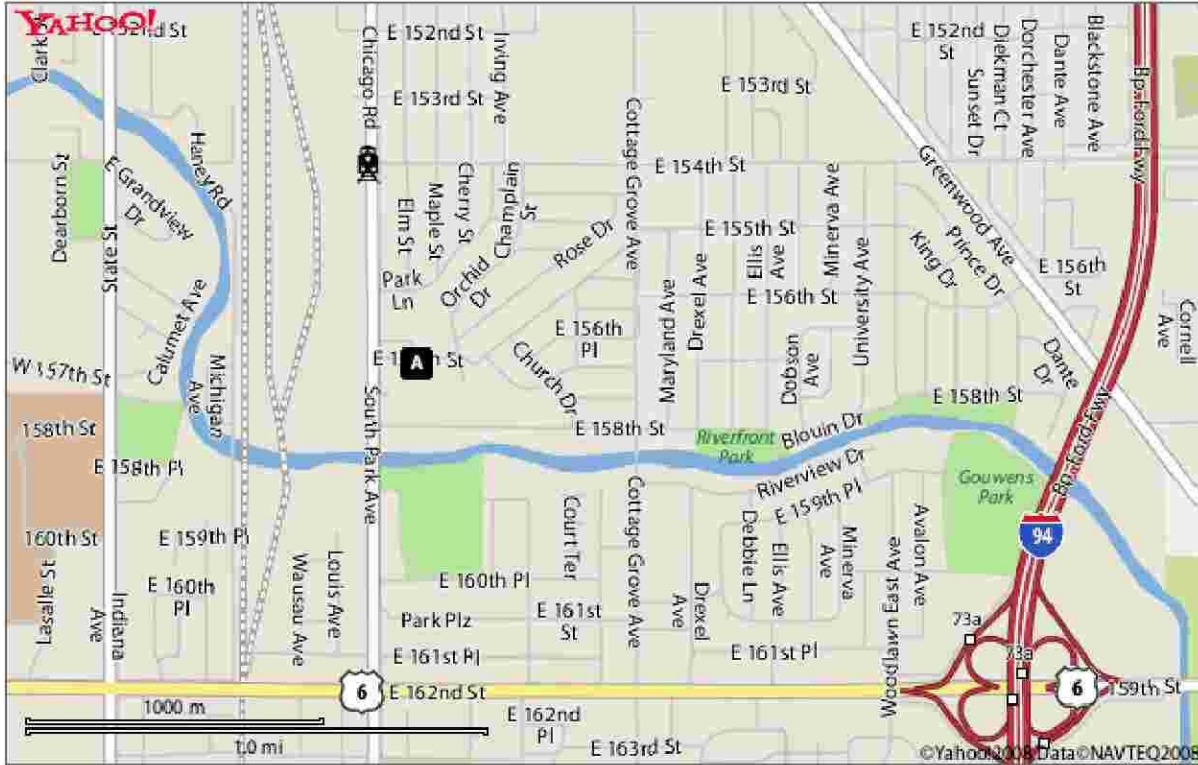

American Legion (708) 331-9679

Yahoo! Maps - 443 E 157th St, South Holland, IL
60473-1381

When using any driving directions or map, it's a good idea to do a reality check and make sure the road still exists, watch out for construction, and follow all traffic safety precautions. This is only to be used as an aid in planning.